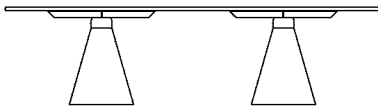

Rectangular table with two supports 100 x
280 cm
ACLB44100280732_

Rectangular table with two supports 100 x 280 cm

Height: 73 cm

Width: 100 cm

Length: 280 cm

Materials

Wood

Glass