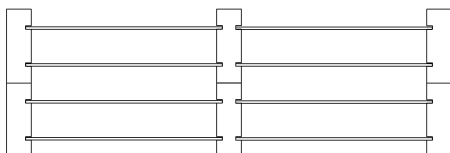

Double composition - L 452,4 H 150 cm

Materials: Marble

Finishes

-  Marble
Dark Emperador
-  Marble
Green Alpi
-  Marble
Grey Carnico
-  Marble
White Carrara
-  Marble
Black Marquina

Measurements

Height:	150 cm	59" 1/16 inches
Length:	452,4 cm	93" 31/32 inches
Depth:	35 cm	13" 25/32 inches

Description

System consisting of cylindrical support elements and shelves fixed in special joints, made of marble. The bookcase includes six vertical elements and eight shelves.