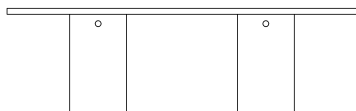

240 x 90 cm rectangular table

Measurements

Height:	72 cm	28" 11/32 inches
Width:	90 cm	35" 7/16 inches
Length:	240 cm	94" 31/64 inches
Weight:	425 kg	938 lbs
Packaging:	piano cm 80 x 280 x 140H - gambe cm 90 x 60 x 60H	top 31" 1/2 x 110" 15/64 x 55" 1/8H - legs 47" 11/4 x 23" 5/8 x 23" 5/8H inches
Total weight:	505 kg	1114 lbs

Materials: Marble, Stone

Description

Rectangular table with two squared supports slotted into the top, realised in marble or stone.

Finishes

-  Marble
Black Marquina
-  Marble
White Carrara
-  Stone
Serena stone
-  Marble
Travertine