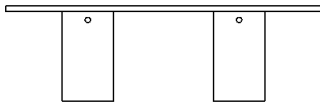

Rectangular table with two supports 240 x 90 cm
 AINC90240722_

Rectangular table with two supports.

Height:	72 cm	28" 11/32 inches
Width:	90 cm	35" 7/16 inches
Length:	240 cm	94" 31/64 inches
Weight:	425 kg	938 lbs
Packaging:	piano cm 80 x 280 x 140H - gambe cm 90 x 60 x 60H	top 31" 1/2 x 110" 15/64 x 55" 1/8H - legs 47" 11/4 x 23" 5/8 x 23" 5/8H inches
Total weight:	505 kg	1114 lbs