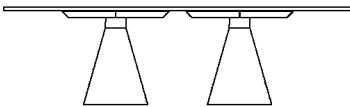

Rectangular table with two supports 100 x
 260 cm
 ACLB44100260732_

Rectangular table with two supports 100 x 260 cm

Height: 73 cm

Width: 100 cm

Length: 260 cm

Materials

Wood

Glass