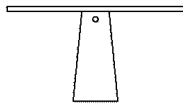

Round table with one support ø 135 cm

AERO13572_